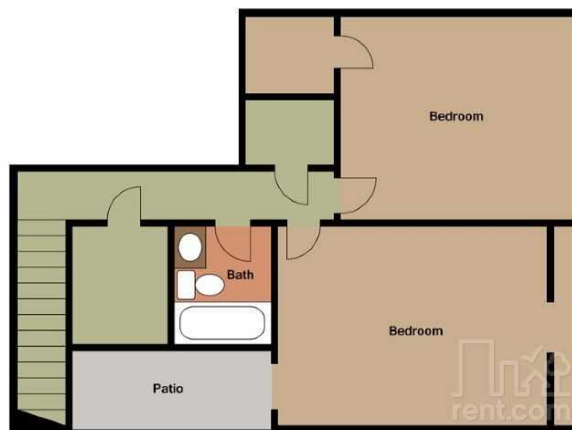

SAN MATEO FOREST APARTMENTS

C2 THREE BEDROOM / TWO BATH
1,517 Sq. Ft.*

* All Square Footage is approximate only.

San Mateo Forest

7110 San Mateo Blvd.
Dallas, TX 75223

(214) 327-8800

smfapts.com