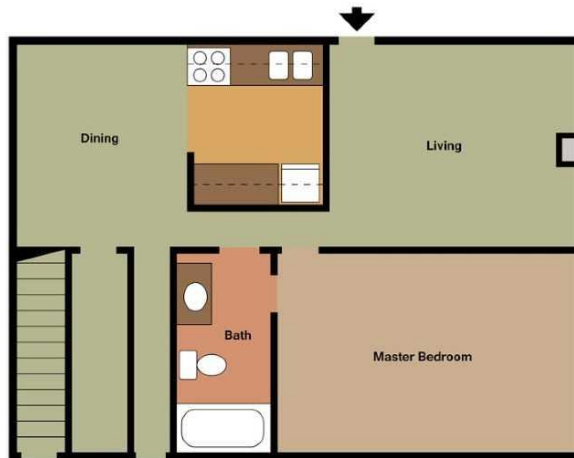

SAN MATEO FOREST APARTMENTS

C2 THREE BEDROOM / TWO BATH
1,517 Sq. Ft.*

* All Square Footage is approximate only.

San Mateo Forest

7110 San Mateo Blvd.
Dallas, TX 75223

(214) 327-8800

smfapts.com