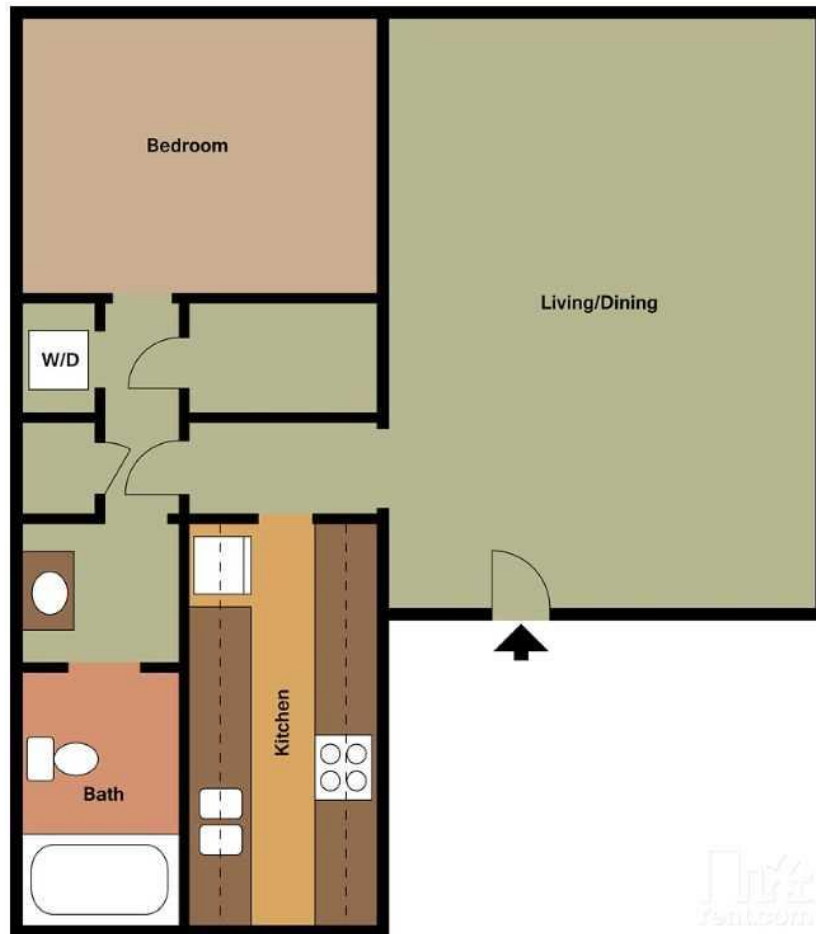

SAN MATEO FOREST

APARTMENTS

A4 ONE BEDROOM / ONE BATH
759 Sq. Ft.*

* All Square Footage is approximate only.

San Mateo Forest

7110 San Mateo Blvd.
Dallas, TX 75223.

(214) 327-8800

smfaps.com