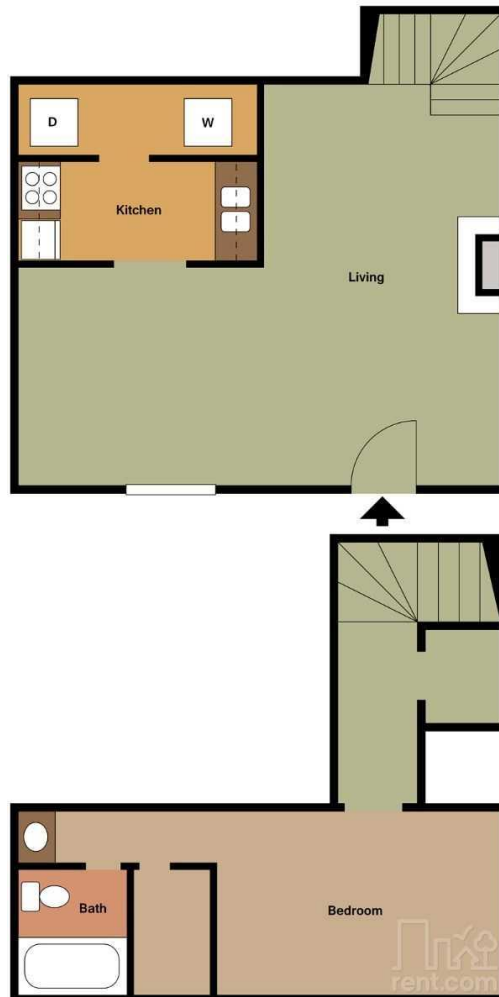

## APARTMENTS

**A7 ONE BEDROOM / ONE BATH**

859 Sq. Ft.\*

\* All Square Footage is approximate only.

**San Mateo Forest**

7110 San Mateo Blvd.  
Dallas, TX 75223

**(214) 327-8800**

smfapts.com