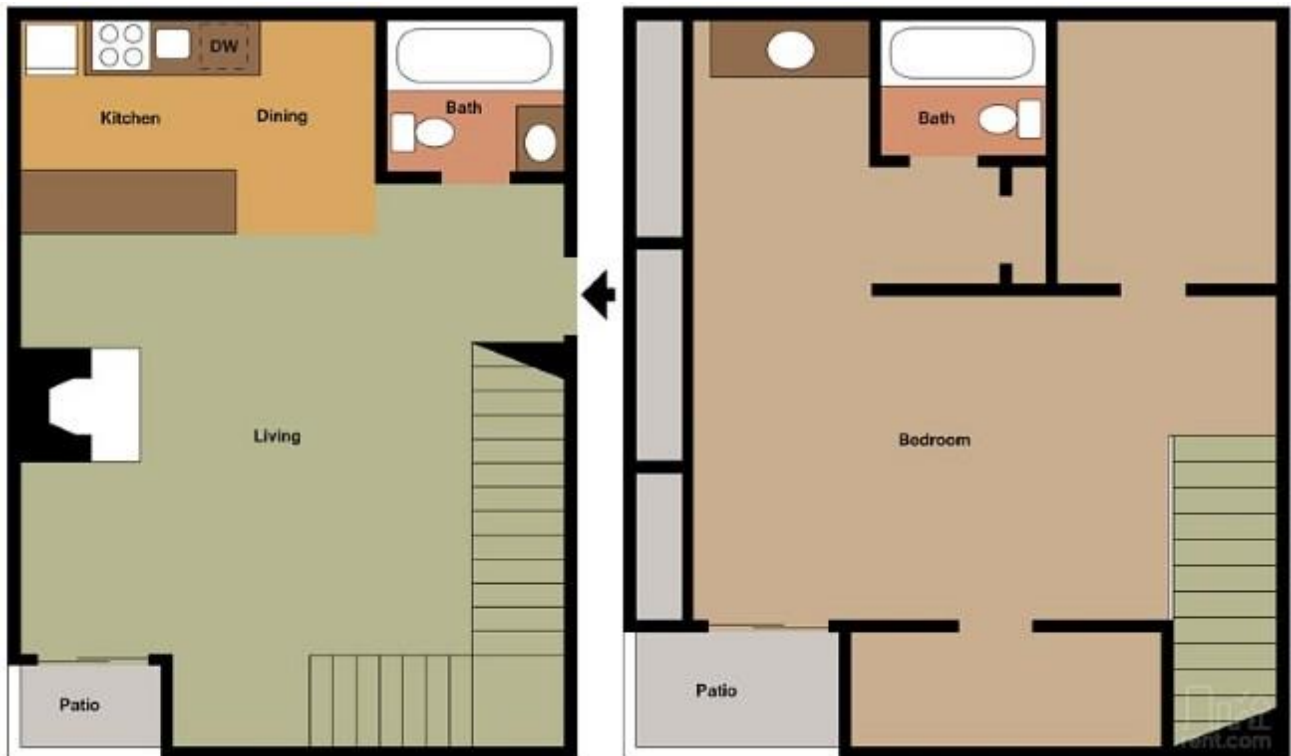

SAN MATEO FOREST

APARTMENTS

A8 ONE BEDROOM / ONE & HALF BATH
915 Sq. Ft.*

* All Square Footage is approximate only.

San Mateo Forest

7110 San Mateo Blvd.
Dallas, TX 75223

(214) 327-8800

smfapts.com